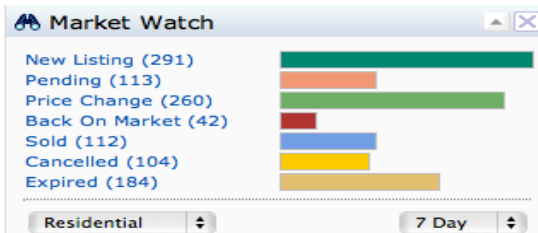

Please Note

- Left Column: stats so far this month
- Right Column: stats for the **entire month** from last year

Have a great week!

PEMBERTON
HOLMES
ESTABLISHED 1867

HOMEVICTORIA.COM

CONNECTING PEOPLE & PROPERTY